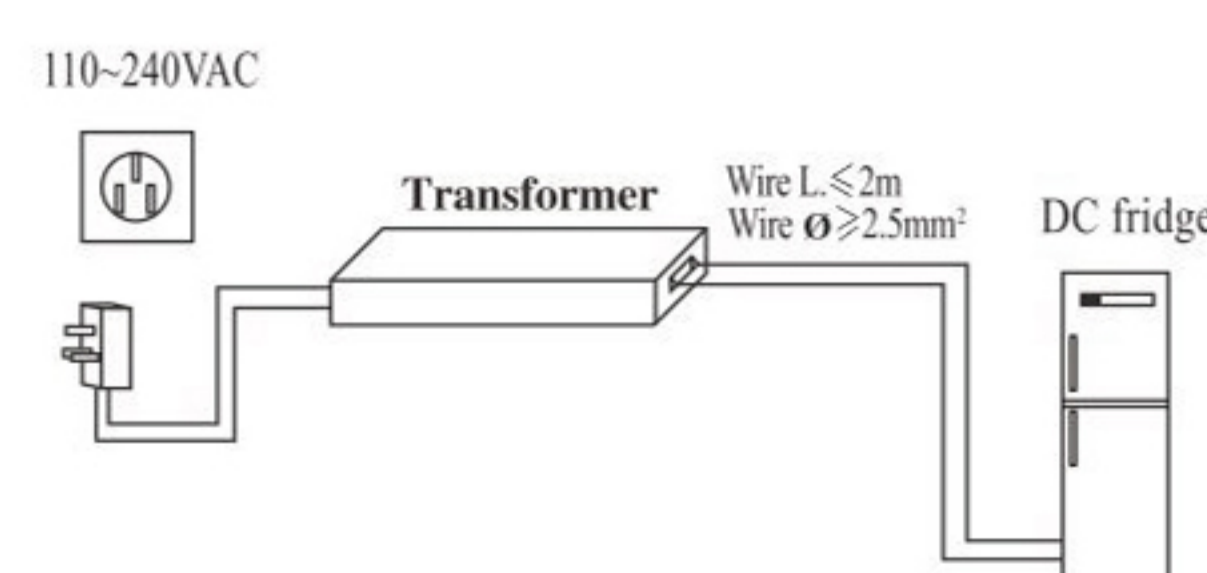

AC fridge system

Solar system for fridge will be based on local climate, sunshine time, using habitat, continuous rainy days, for professional advice, please inquiry the seller or solar engineer.