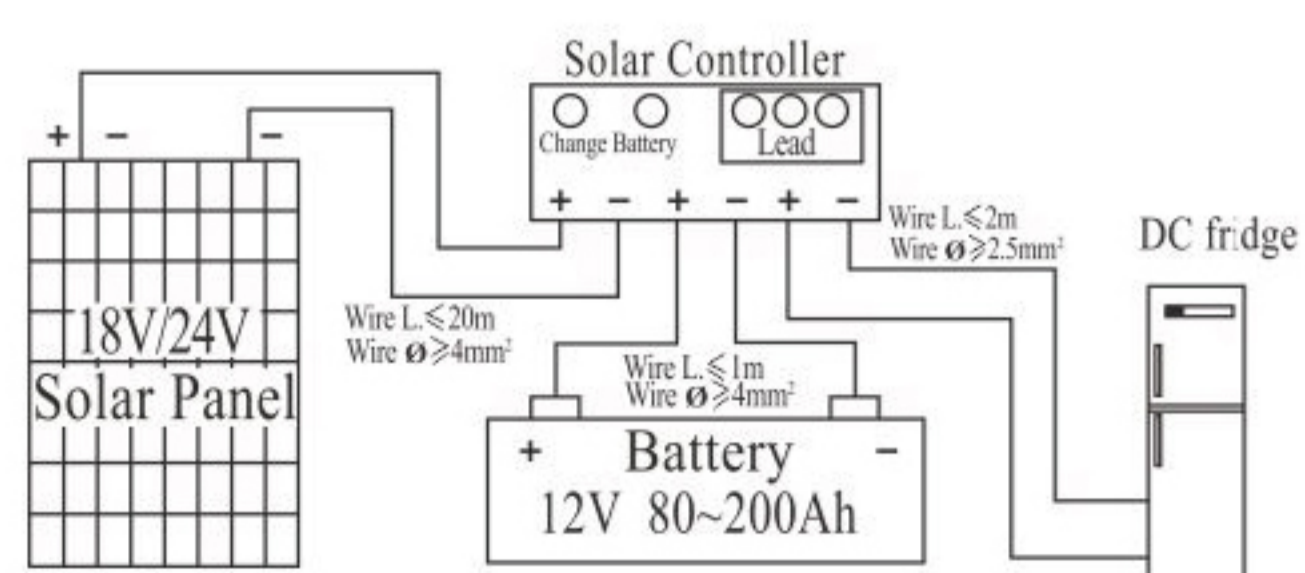

THREE DOOR SOLAR REFRIGERATOR	
Model	RG-HG115T RG-HG125T
Input Voltage	12V/24V 12V/24V
Capacity	115Liter 125Liter
Product Size(mm)	410*450*1105 635*405*1025
Carton Size(mm)	425*485*1175 690*465*1095
N.W./G.W.(KG)	24/25.5 26/27.5
Temperature Range	0~10 degree for cooling , -8~-0 degree for light-degree freezing , <=-18degree for freezing
Loading Quantity(40HQ)	342pcs 235pcs

DOUBLE DOOR TOP FREEZER SOLAR REFRIGERATOR						
Model	RG-HG108T	RG-HG118T	RG-HG142T	RG-HG178T	RG-HG198T	RG-HG218T
Input Voltage	12V/24V	12V/24V	12V/24V	12V/24V	12V/24V	12V/24V
Capacity	108Liter	118Liter	142Liter	178Liter	198Liter	218Liter
Freezer Room	27L	48L	39L	39L	80L	45L
Product Size(mm)	450*440*970	450*450*1140	455*455*1270	555*545*1300	520*550*1515	550*570*1400
Carton Size(mm)	510*520*1105	500*550*1220	530*510*1350	575*55*1350	560*600*1550	575*600*1450
N.W./G.W.(KG)	28/30	34/38	36/40	41/45	43/47	45/49
Temperature Range	0~10 degree for cooling , <=-18degree for freezing					
Loading Quantity(40HQ)	305pcs	265pcs	240pcs	160pcs	136pcs	136pcs

12V Solar fridge system