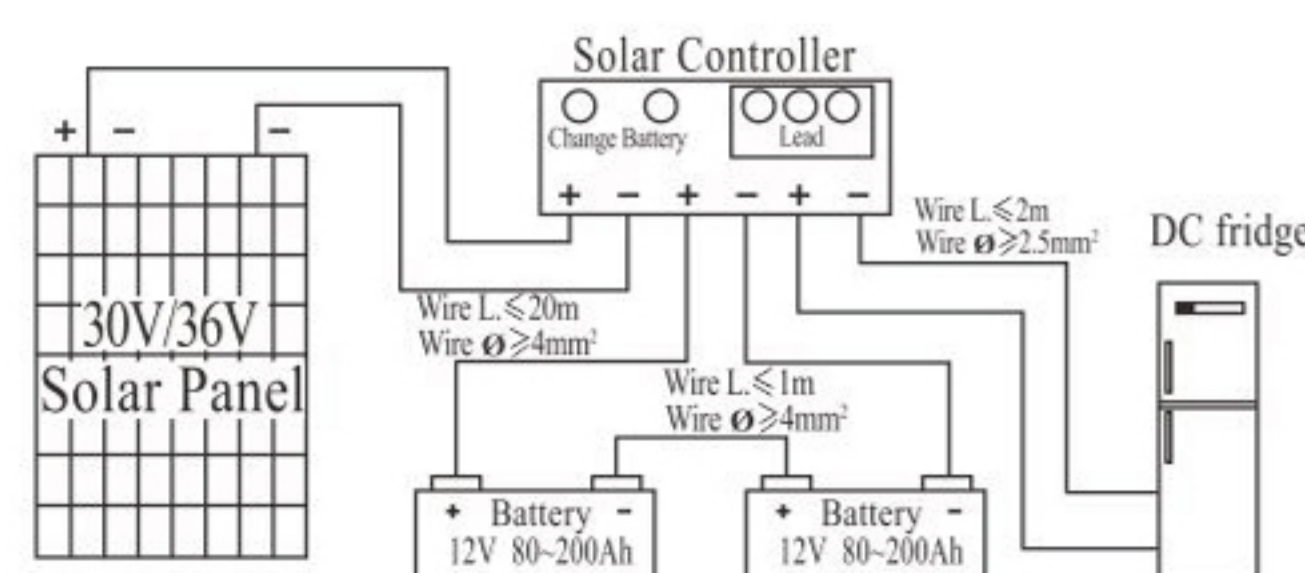

24V Solar fridge system