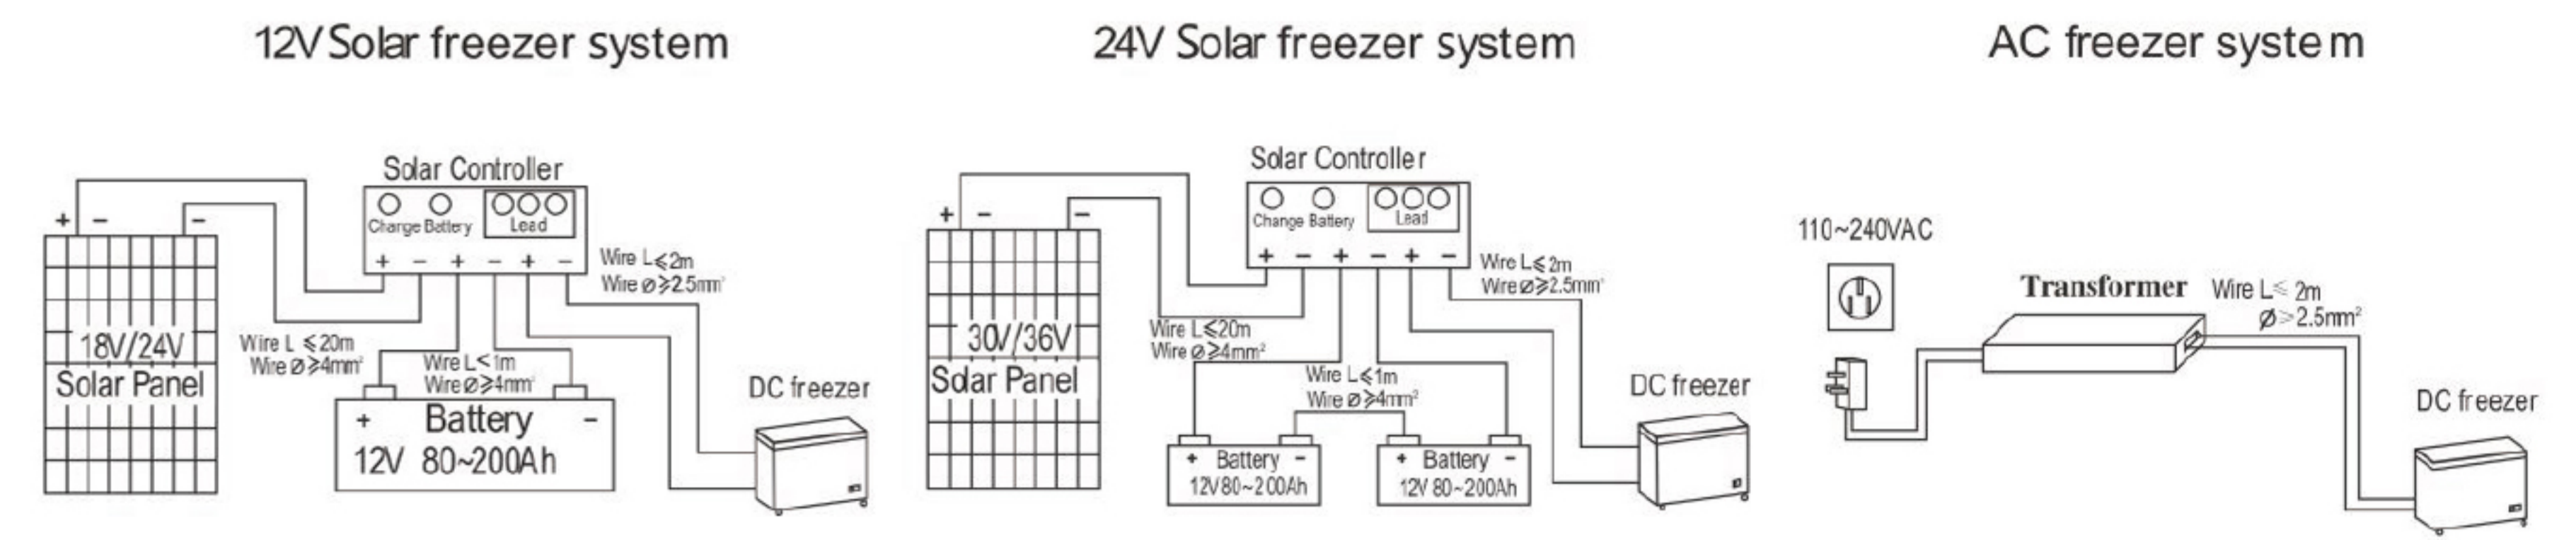

SOLAR REFRIGERATOR

Solar system for fridge will be based on local climate, sunshine time, using habitat, continuous rainy days, for professional advice, please inquiry the seller or solar engineer.

SOLAR DEEP CHEST FREEZER

Model	RG-HZ108T	RG-HZ158T	RG-HZ208T	RG-HZ268T	RG-HZ308T
Input Voltage	12V/24V	12V/24V	12V/24V	12V/24V	12V/24V
Capacity	108Liter	158Liter	208Liter	268Liter	308Liter
Product Size(mm)	580*520*834	750*555*850	906*520*834	1030*598*834	1030*598*880
Carton Size(mm)	620*580*885	787*577*882	746*580*885	1170*685*940	1170*685*935
N.W./G.W.(KG)	35/37	38/42	43/46	48/51	50/54
Temperature Range	<=-18 degree				
Loading Quantity(40HQ)	228pcs	180pcs	148pcs	100pcs	100pcs

SOLAR DEEP CHEST FREEZER

Model	RG-HZ358T	RG-HZ386T	RG-HZ486T	RG-HZ586T
Input Voltage	24V	24V	24V	24V
Capacity	358Liter	386Liter	486Liter	508Liter
Product Size(mm)	1277*595*905	1110*735*850	1280*735*850	1525*675*930
Carton Size(mm)	1335*655*925	1147*757*882	1317*757*882	1580*770*990
N.W./G.W.(KG)	48/54	60/66	68/74	68/71
Temperature Range	<=-18 degree			
Loading Quantity(40HQ)	78pcs	92pcs	80pcs	44pcs