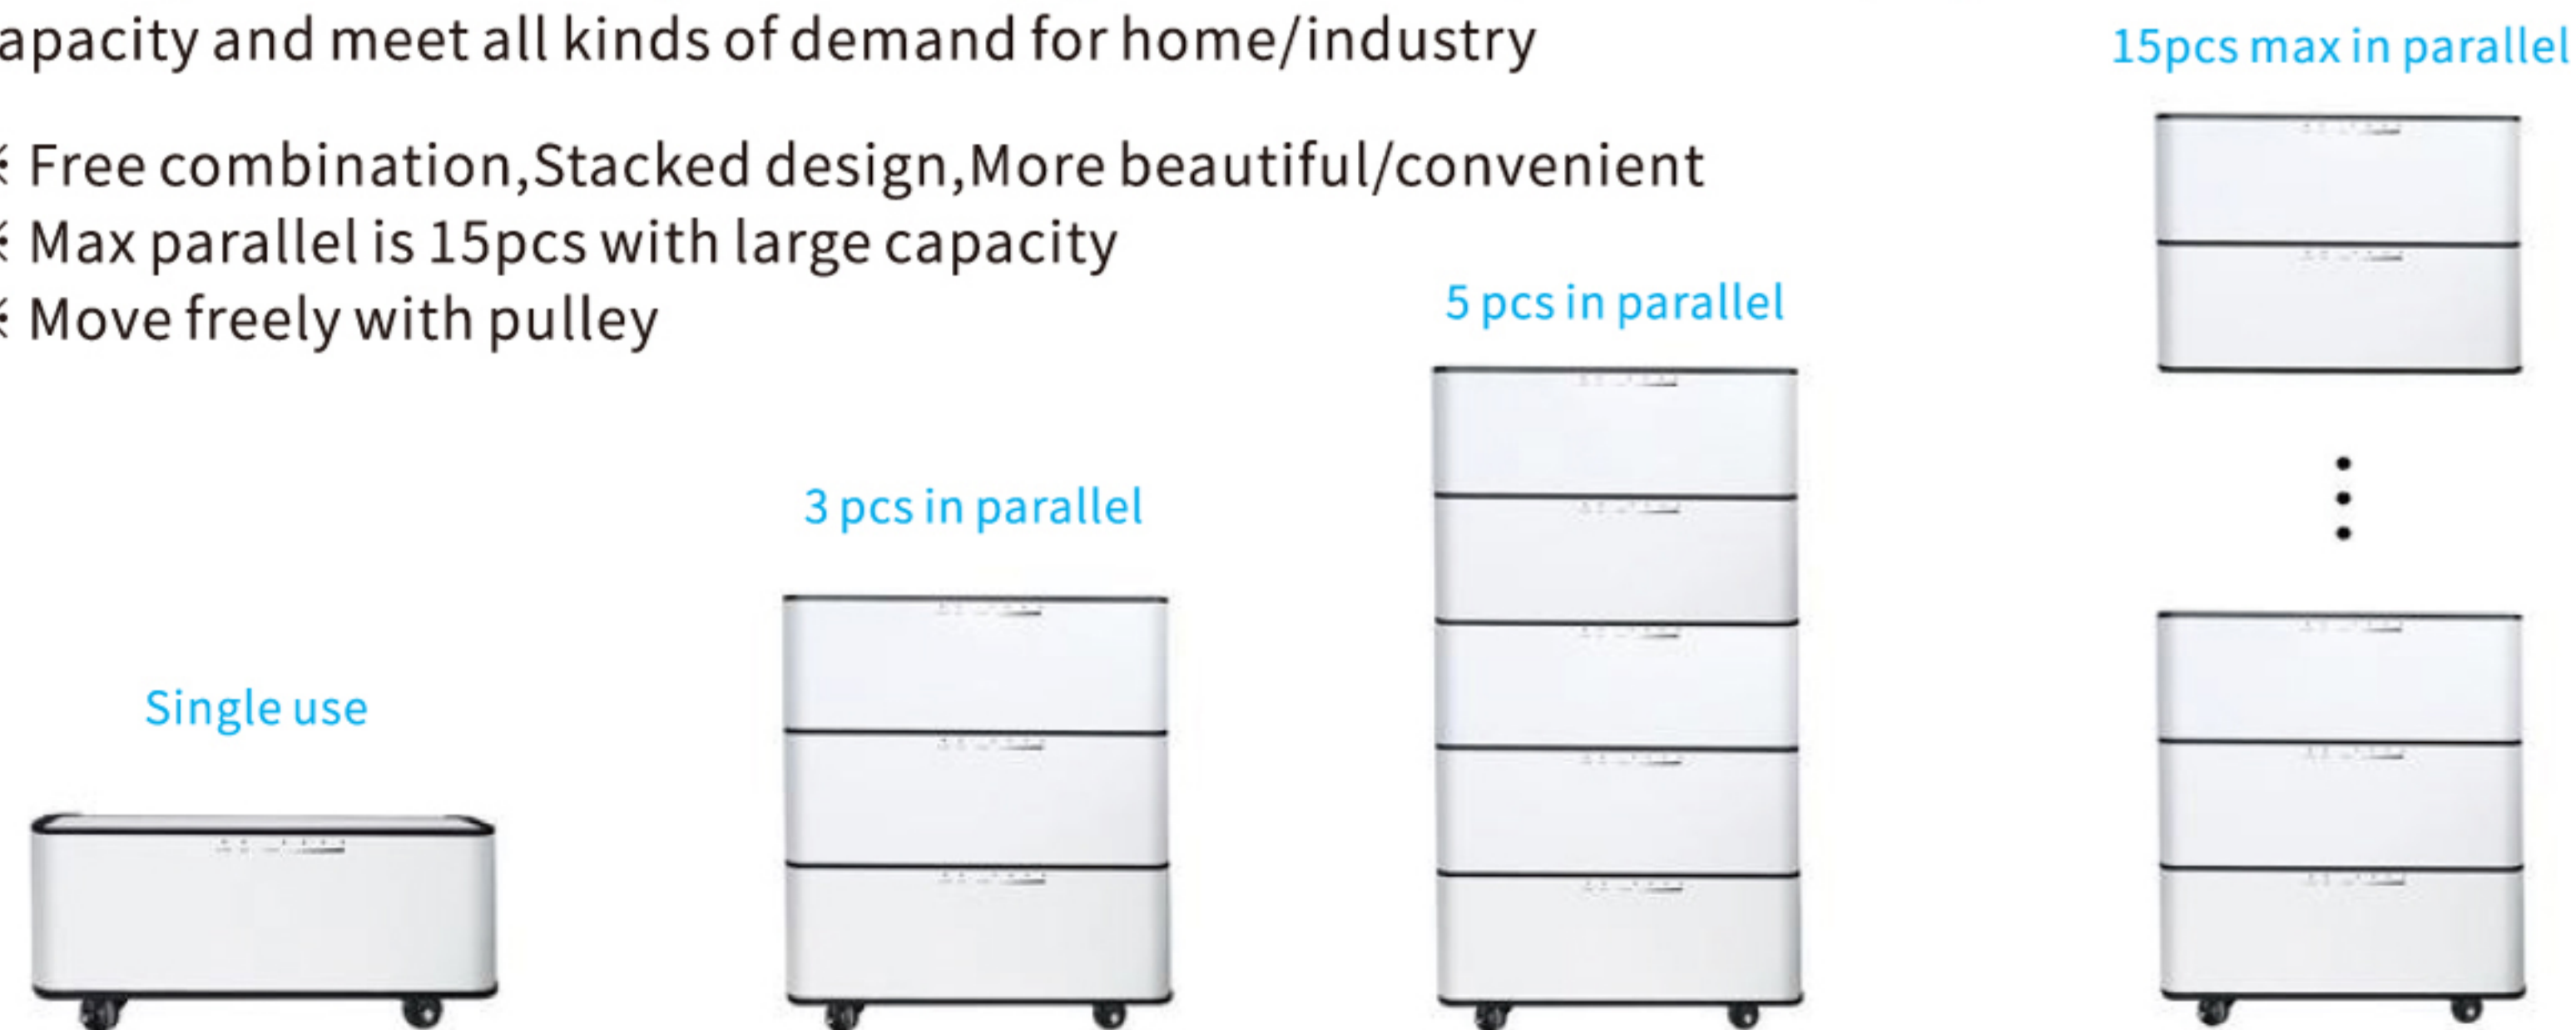

STACKED LITHIUM ENERGY STORAGE BATTERY

SPECIALIZED FOR SOLAR PV POWER SYSTEM

RGBM SERIES

Product introduction:

The SBM stacked lithium energy storage battery use long working life LiFePO4 cell, high performance BMS to protect and manage the battery system. The max parallel is 15pcs, free combination for the capacity and meet all kinds of demand for home/industry

- ※ Free combination, Stacked design, More beautiful/convenient
- ※ Max parallel is 15pcs with large capacity
- ※ Move freely with pulley

Inverter Products Specification:

Rated Power	5000W
INPUT	
Voltage	230VAC
Selectable Voltage Range	170-280VAC(For personal computers);90-280VAC(For home appliances)
Frequency Range	50Hz/60Hz(Auto sensing)
OUTPUT	
AC Voltage Regulation(Battery.Mode)	230VAC±5%
Surge Power	11000VA
Efficiency(Peak)	Up to 93.5%
Transfer Time	10ms (For personal computers);20ms(For home appliances)
Waveform	Pure sine wave
BATTERY	
Battery Voltage	48VDC
Floating Charge Voltage	54VDC
Overcharge Protection	63VDC
Solar Charger & AC charger	
Maximum PV Array Open Circuit Voltage	500VDC
Maximum PV Array Power	5500W
MPPT Range @ Operating Voltage	120-450VDC
Maximum Solar Charger Current	80A
Maximum AC Charger Current	60A
Maximum Charger Current	80A
ENVIRONMENT	
Humidity	5% to 95% Relative Humidity(Non-condensing)
Operating Temperature	-10°C to 50°C
Storage Temperature	-15°C to 60°C